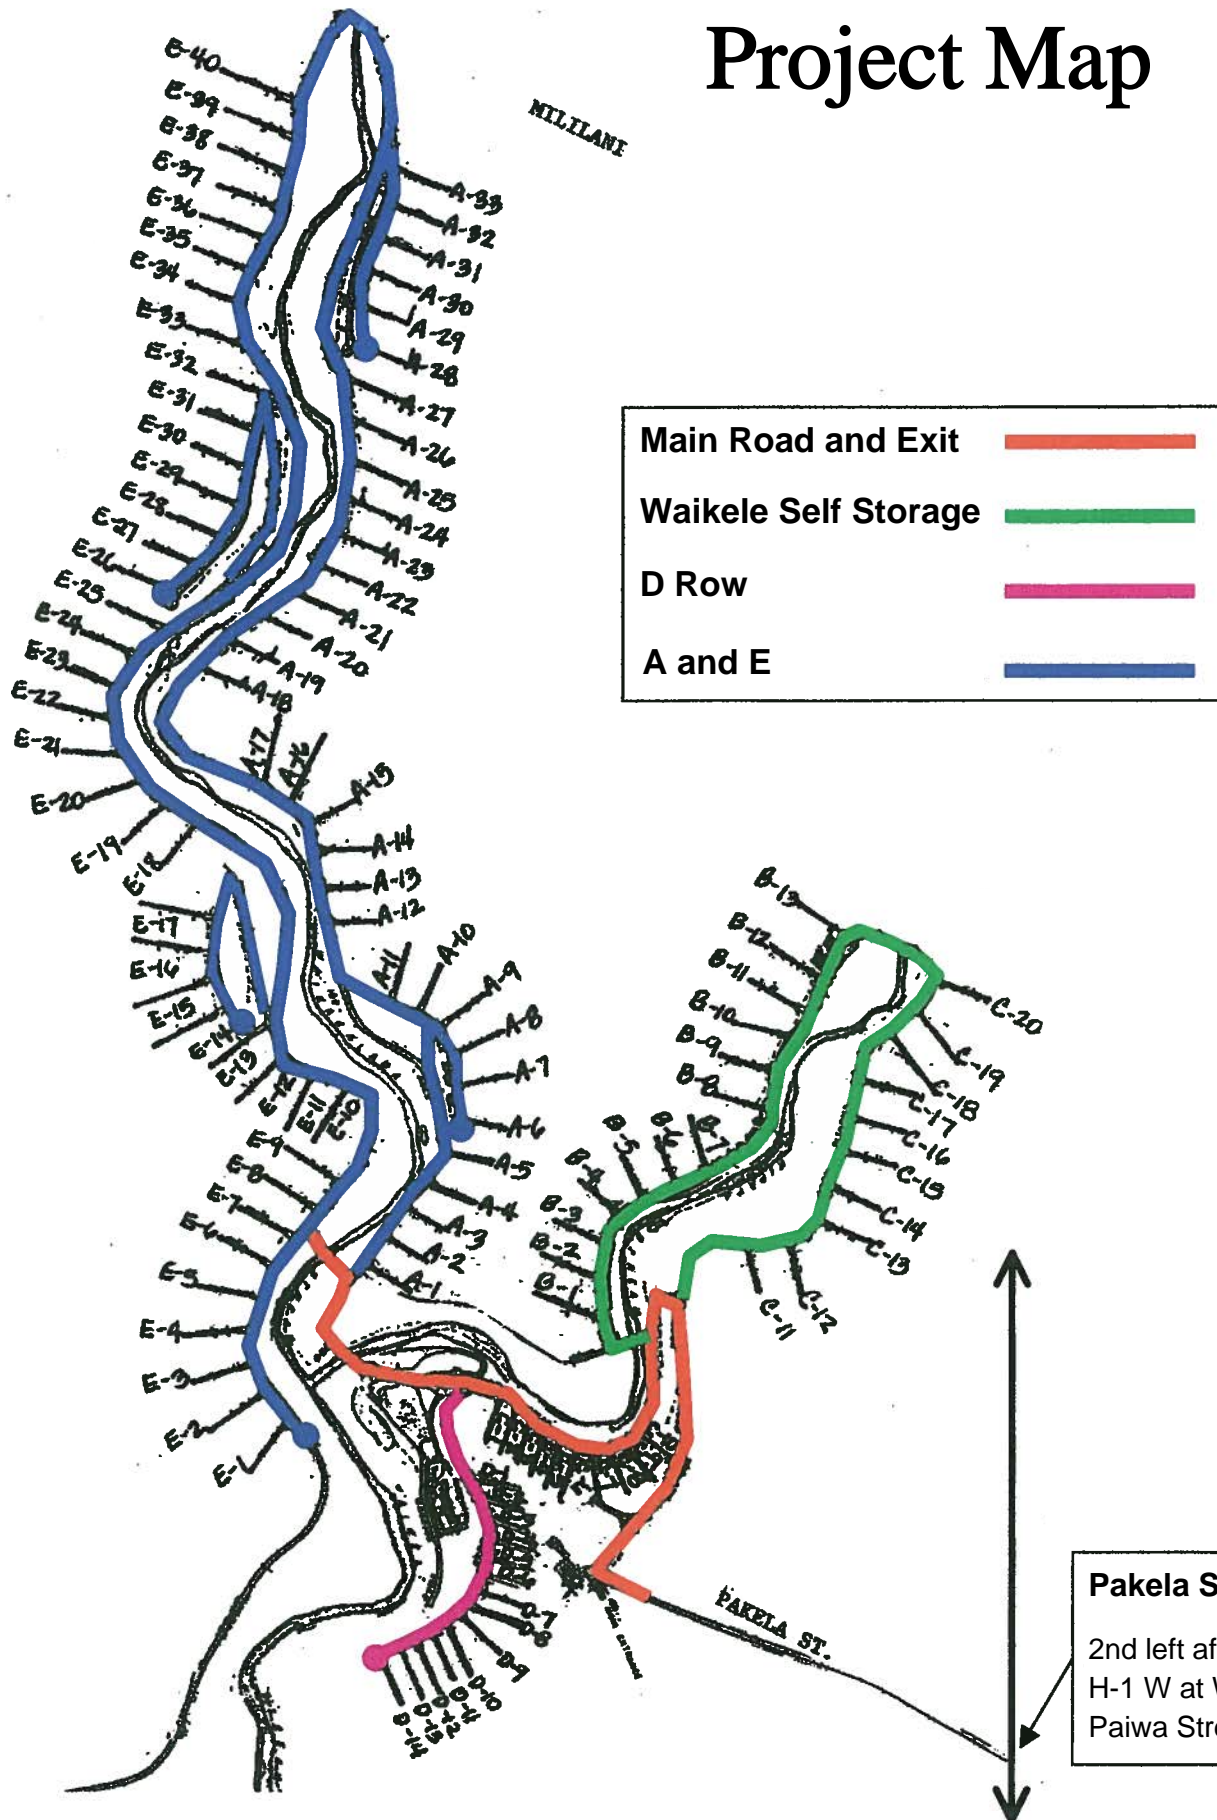

# Waikele Storage Park Project Map

The Waikele Storage Park Sales Program may be changed, modified, amended, or cancelled at any time without notice at the sole discretion of the Developer, SC Development Company LLC. SC Development Company LLC plans to convert project into a leasehold commercial condominium. See Section XVI of the Lease for details.